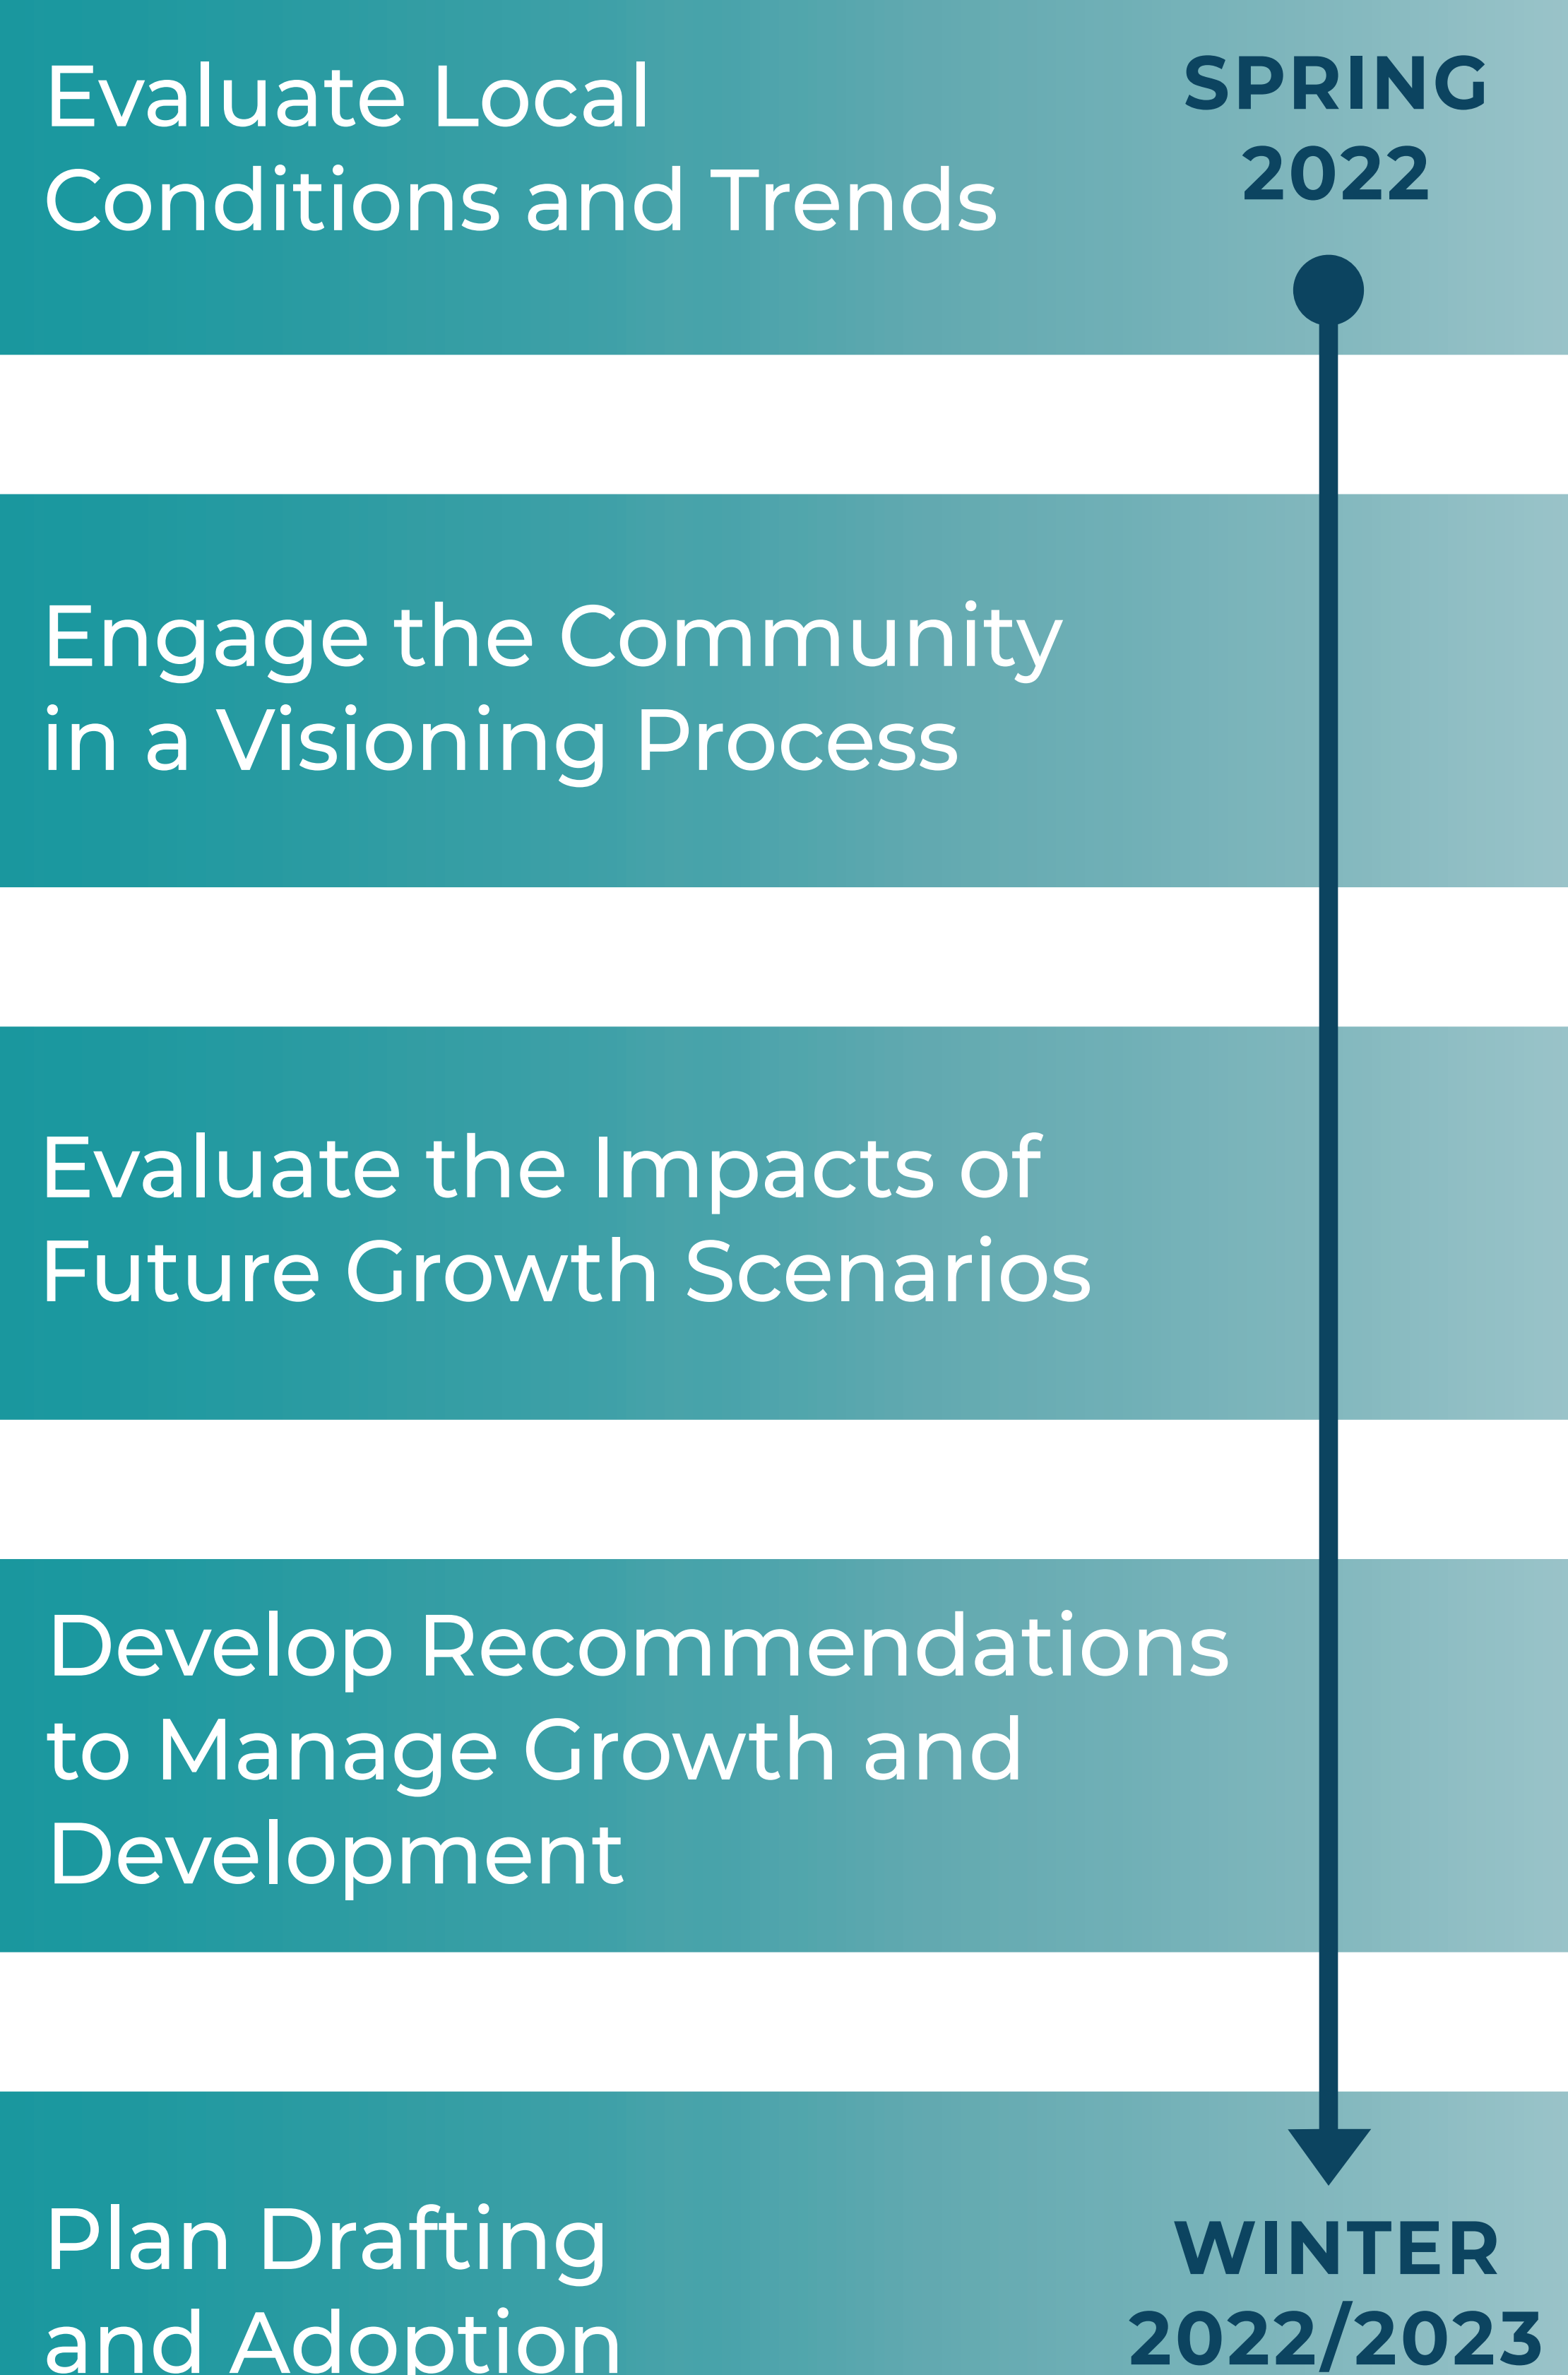

PLAN RUTHERFORD

Rutherford County needs your help to ensure we grow in a way that enhances the county's character and establishes a shared vision for our community.

What is PLAN RUTHERFORD?

PLAN RUTHERFORD is a county-wide initiative to engage residents and businesses in defining a vision for the county's future.

This process will:

- + Establish a shared vision for the community
- + Evaluate growth and development trends to gauge impacts on open space, the natural environment, transportation and infrastructure, housing needs, economic opportunities, and other important issues
- + Develop strategies to manage growth and update county policies for land use, development standards, and infrastructure investment to meet the needs of residents and businesses

What is a Comprehensive Plan?

A Comprehensive Plan is a guiding document that public agencies, residents, employers, developers, and other stakeholders can use to ensure that Rutherford County grows according to a shared vision.

How to Participate

- + Attend meetings and workshops
- + Become informed on local growth trends and forecasts
- + Participate in surveys and community conversations
- + Arrange a presentation with your civic group

How long will it take?

Rutherford County Government is working in partnership with local municipalities, non-profit organizations, business associations, and neighborhood groups to carry out PLAN RUTHERFORD. The success of this plan depends on your participation. YOU are part of the team so please share your ideas and spread the word!

Share your vision for Rutherford County!